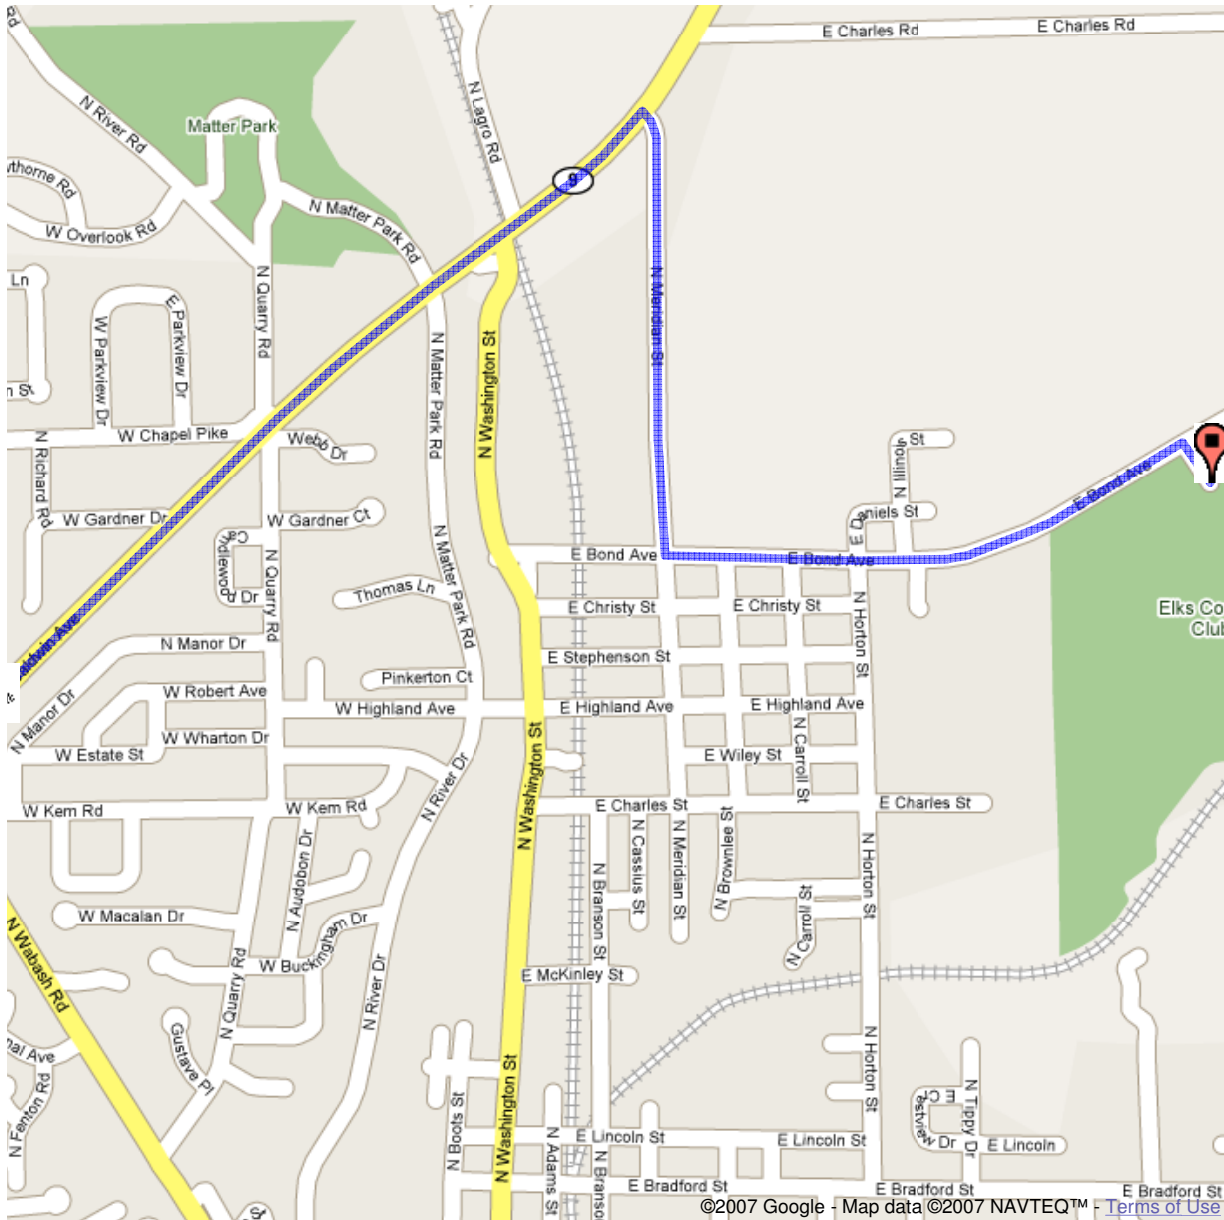

Start **1345 N Baldwin Ave**
Marion, IN 46952
End **Unknown road**
Travel **2.5 mi – about 6 mins**

Notes Elks Country Club
1100 E. Bond Ave.
Marion, Indiana 46952
Saturday August 4, 2007
9:00 AM - Golf
6:00 PM - Reunion

 **1345 N Baldwin Ave**
Marion, IN 46952

Drive: 2.5 mi – about 6 mins

1. Head **northeast** on **N Baldwin Ave/IN-9** toward **W Gardner Dr**
Continue to follow IN-9 1.2 mi
2 mins
- ➔ 2. Turn **right** at **N Meridian St** 0.6 mi
2 mins
- ⬅ 3. Turn **left** at **E Bond Ave** 0.7 mi
2 mins
- ➔ 4. Turn **right** 331 ft

 **Unknown road**

These directions are for planning purposes only. You may find that construction projects, traffic, or other events may cause road conditions to differ from the map results.

Map data ©2007 NAVTEQ™

Start

End

Map data ©2007 NAVTEQ™